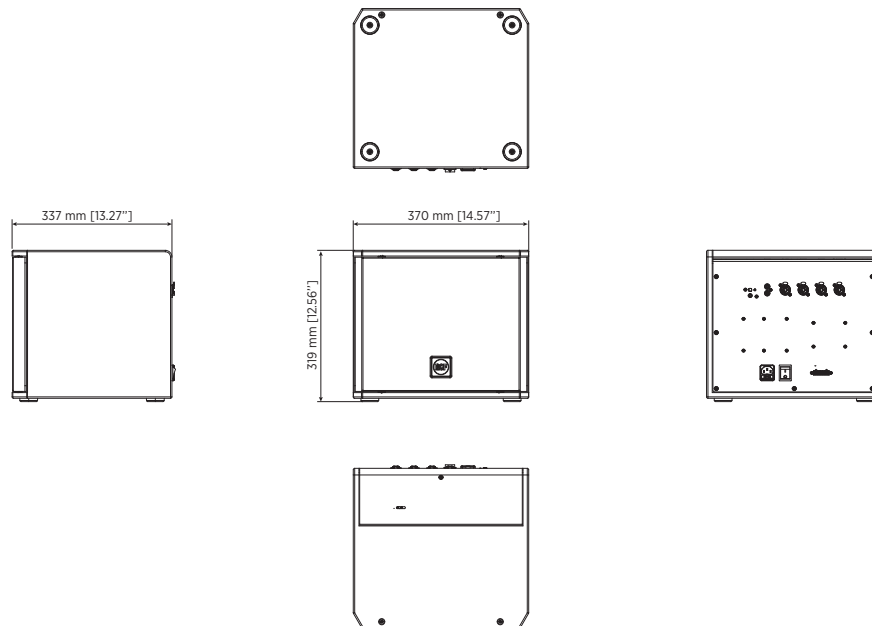

S 08-A

4 CHANNELS AUDIO SYSTEM

Line Art 2D

TECHNICAL SPECIFICATIONS

Amplifier specifications	Amplifier Class	D
	Output Power	4 x 250 W @ 4 ohm 4 x 250 W @ 8 ohm
	Frequency Response (-3dB)	20 Hz - 20000 Hz
Input section	Total number of inputs	4
	Mic inputs	2
	Mic connectors	Combo XLR/Jack
	Line inputs	2
	Line connectors	Combo XLR/Jack, JACK, RCA
Output section	Power output connectors	Euroblock
Processing	DSP	Yes
	EQ Filters	8 different equalizations, optimized for music and voice reproduction
Configuration and control	Configuration	Front panel
	Number of programs/presets	8
Protections	Short circuit	Yes
	Thermal	Yes
	DC	Yes
	Fuses	Yes
	VHF (Very High Frequencies)	Yes
Audio sources	Bluetooth	Yes
Power requirement	Operating voltage	90-240 V~ 50/60Hz
Standard compliance	Safety agency	CE compliant